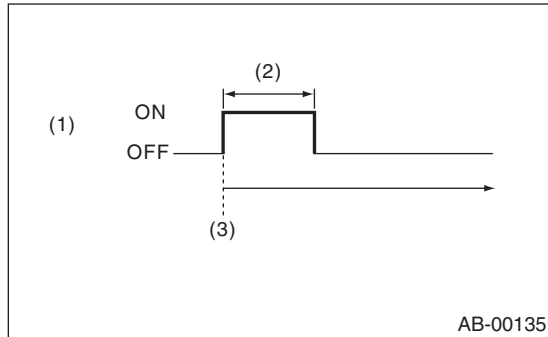

## 14. Airbag Warning Light Illumination Pattern

### A: INSPECTION

Turn the ignition switch to ON, and confirm that the airbag warning light remains on for approx. 6 seconds then turns off afterwards.

- (1) Airbag warning light
- (2) Approx. 6 seconds
- (3) Ignition switch ON